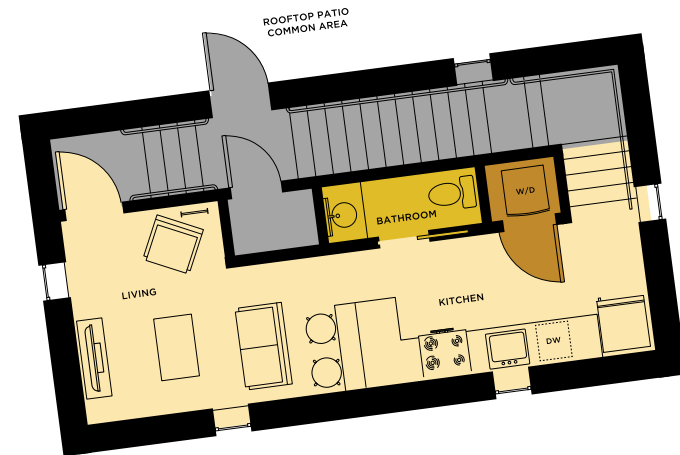

444

RIVER LOFTS

444 RIVER STREET
TROY, NY · 12180

UNIT Z

SPLIT-LEVEL PENTHOUSE
1 BED/1.5 BATH

890 sq. ft.

- LIVING/KITCHEN
- BATHROOM
- BEDROOM
- STORAGE-ONLY AREA
- LAUNDRY

518-205-9101

444RIVERLOFTS.COM

PENTHOUSE LEVEL 3

PENTHOUSE LEVEL 2

601

South Elevation

PENTHOUSE LEVEL 1