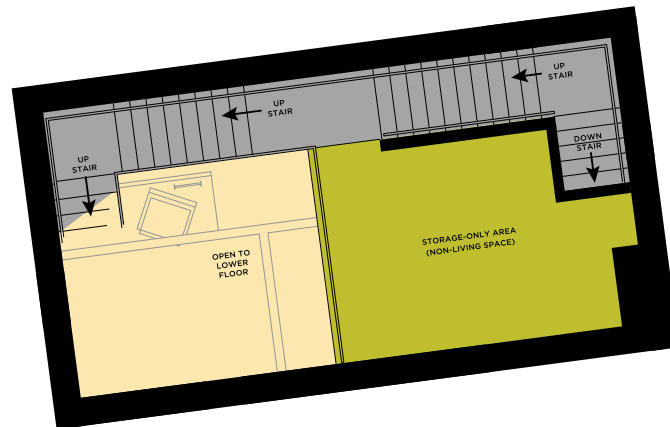

444

RIVER LOFTS

444 RIVER STREET
TROY, NY · 12180

UNIT Z

SPLIT-LEVEL PENTHOUSE
1 BED/1.5 BATH

890 sq. ft.

- LIVING/KITCHEN
- BATHROOM
- BEDROOM
- STORAGE-ONLY AREA
- LAUNDRY

518-205-9101

444RIVERLOFTS.COM

PENTHOUSE LEVEL 3

PENTHOUSE LEVEL 2

601

South Elevation

PENTHOUSE LEVEL 1