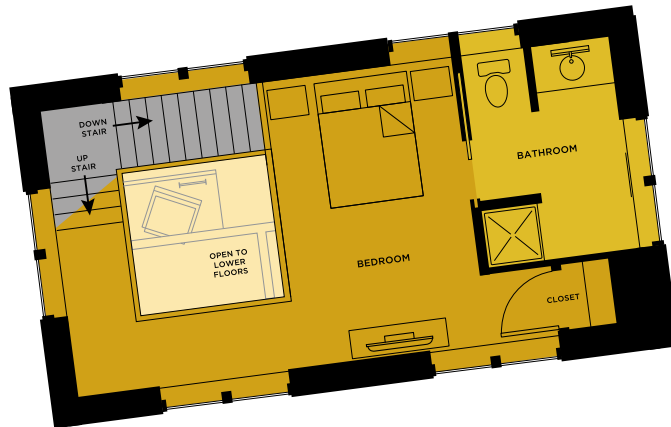

444

RIVER LOFTS

444 RIVER STREET
TROY, NY · 12180

UNIT Z

SPLIT-LEVEL PENTHOUSE
1 BED/1.5 BATH

890 sq. ft.

- LIVING/KITCHEN
- BATHROOM
- BEDROOM
- STORAGE-ONLY AREA
- LAUNDRY

518-205-9101

444RIVERLOFTS.COM

PENTHOUSE LEVEL 3

PENTHOUSE LEVEL 2

601

South Elevation

PENTHOUSE LEVEL 1